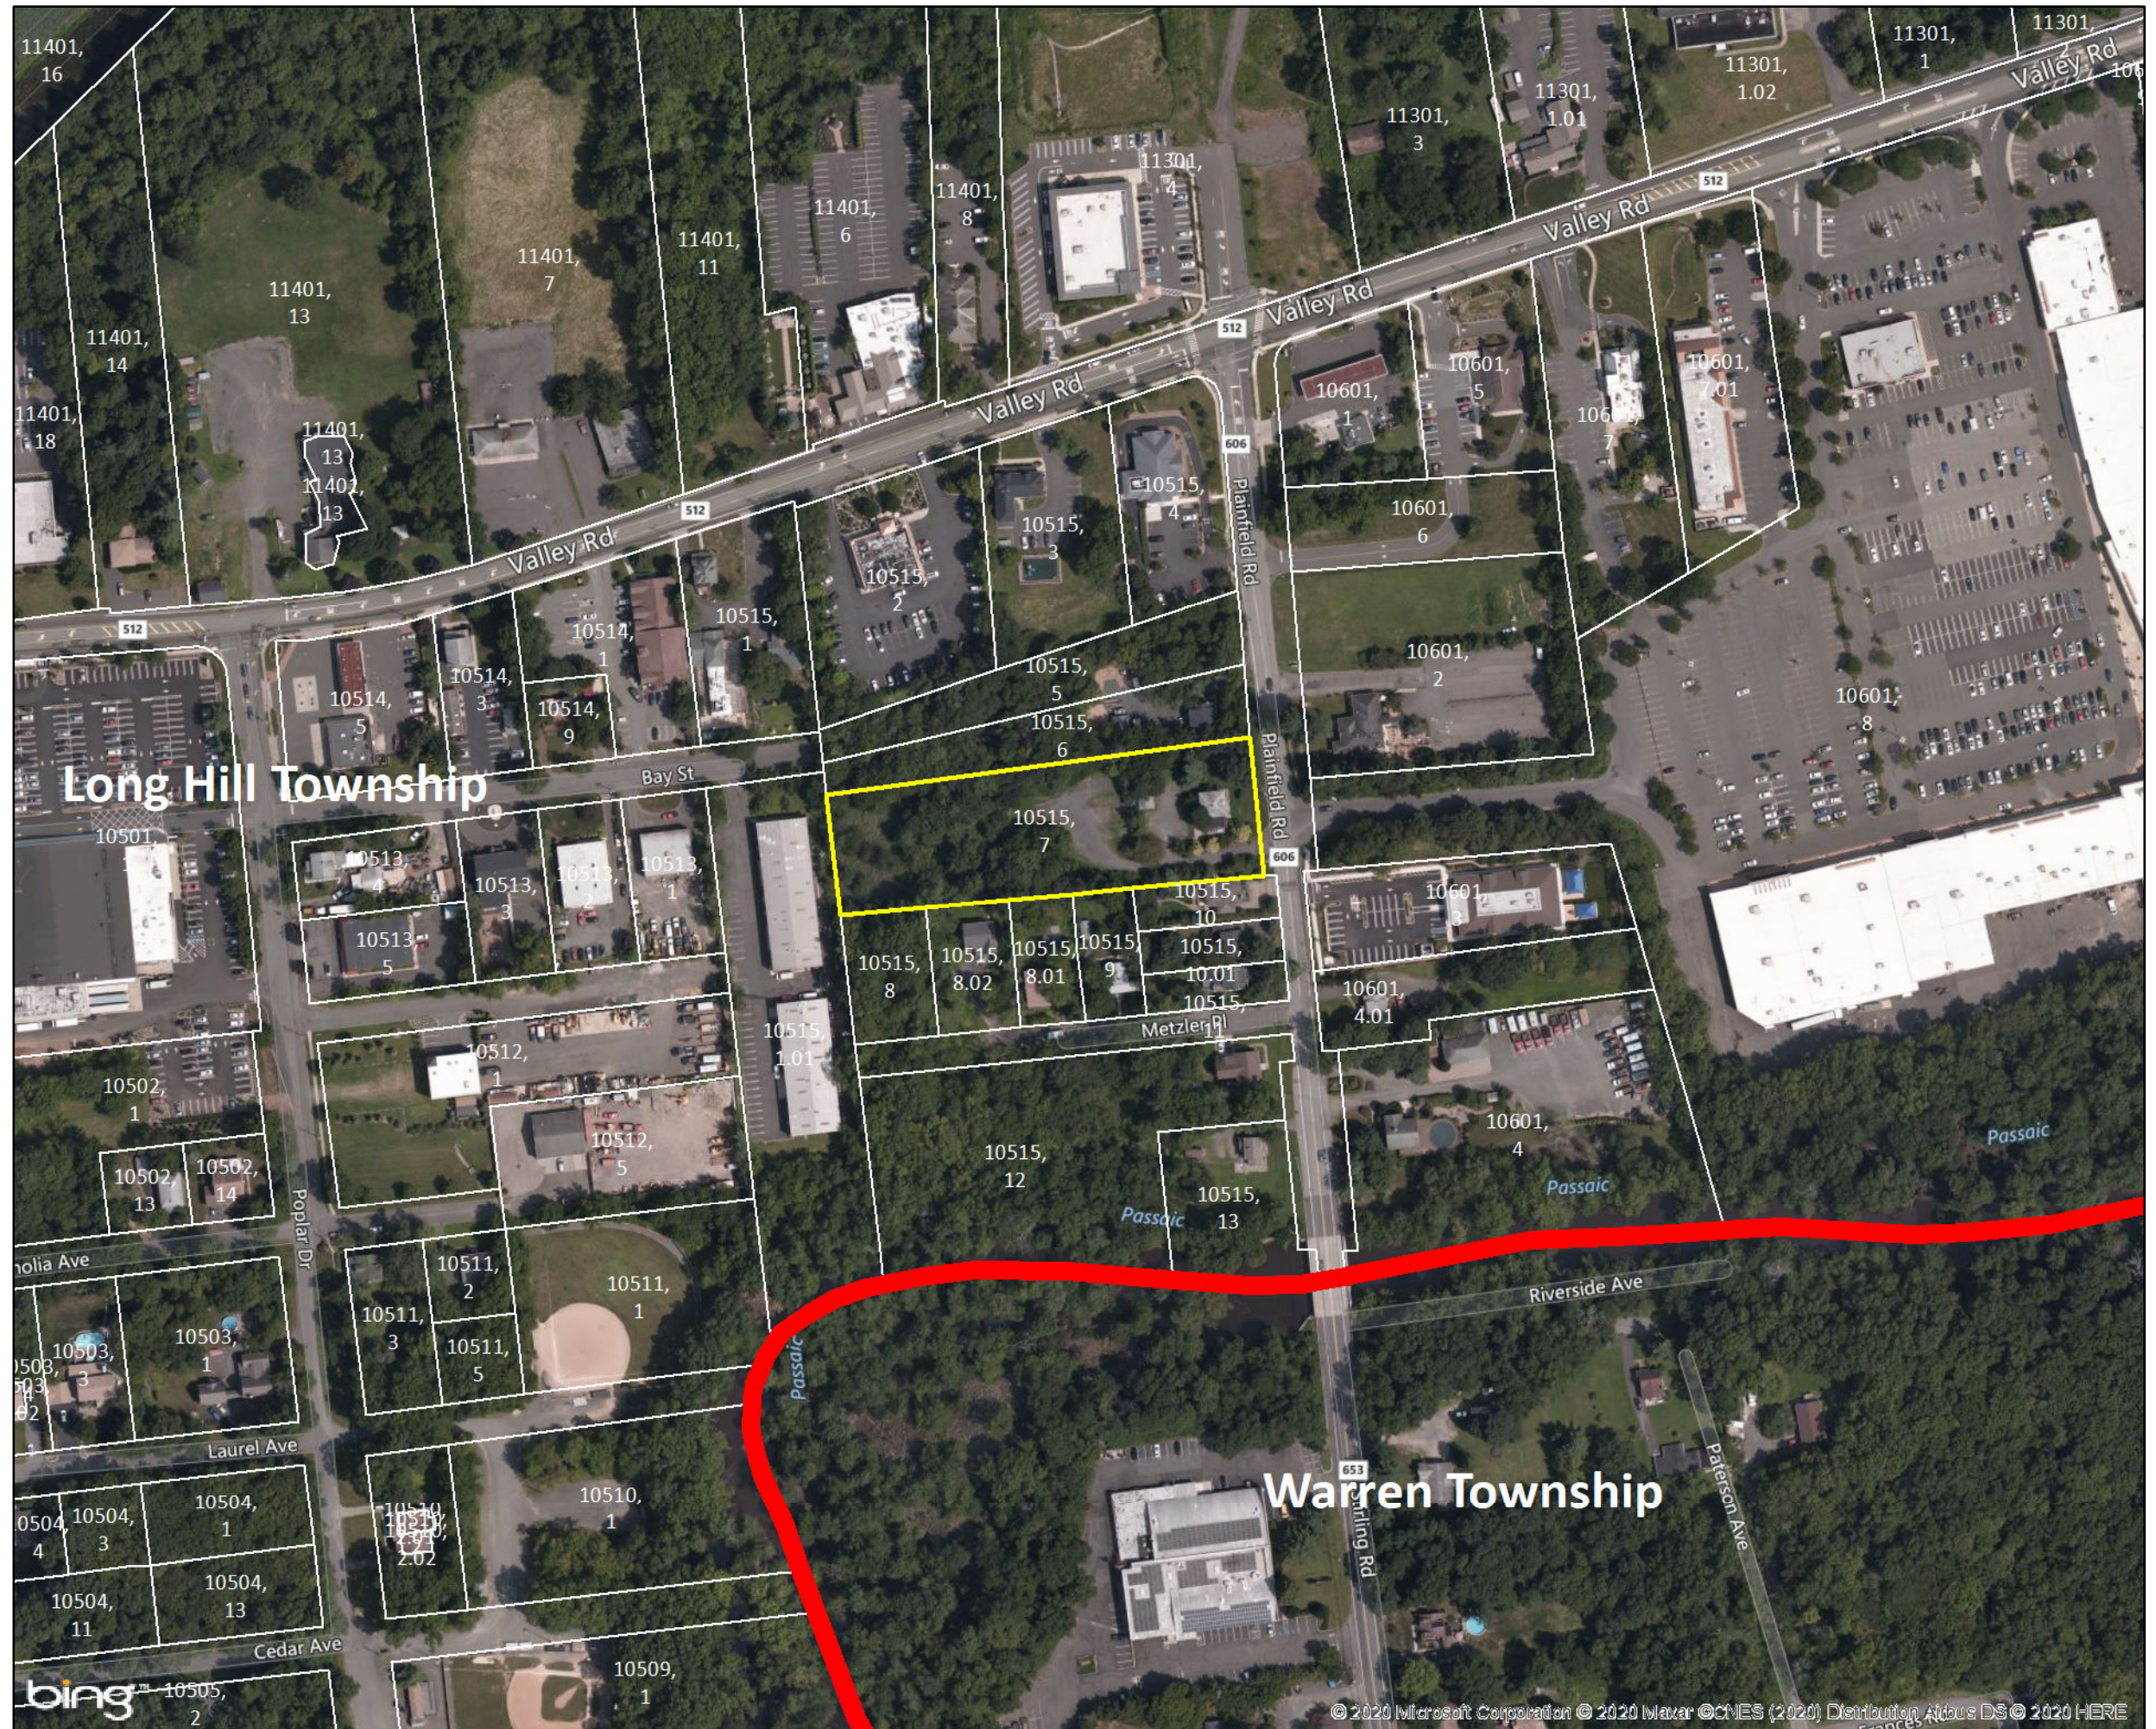

2019 Aerial Photo and Tax Parcel Basemap

A Portion of Long Hill Township
Morris County, NJ

Long Hill Township

Warren Township

Legend

Block 10515, Lot 7

Map Scale = 1:2,400
or 1" = 200'

Map Prepared by:
James T. Kyle, PP/AICP
PO Box 236
Hopewell, NJ 08525
(609)257-6706
jkyle@kylemcmamus.com

Data Sources:
NJ Office of Information Technology, Office of Geographic Information Systems, Morris County GIS

POLICY PLANNING DESIGN