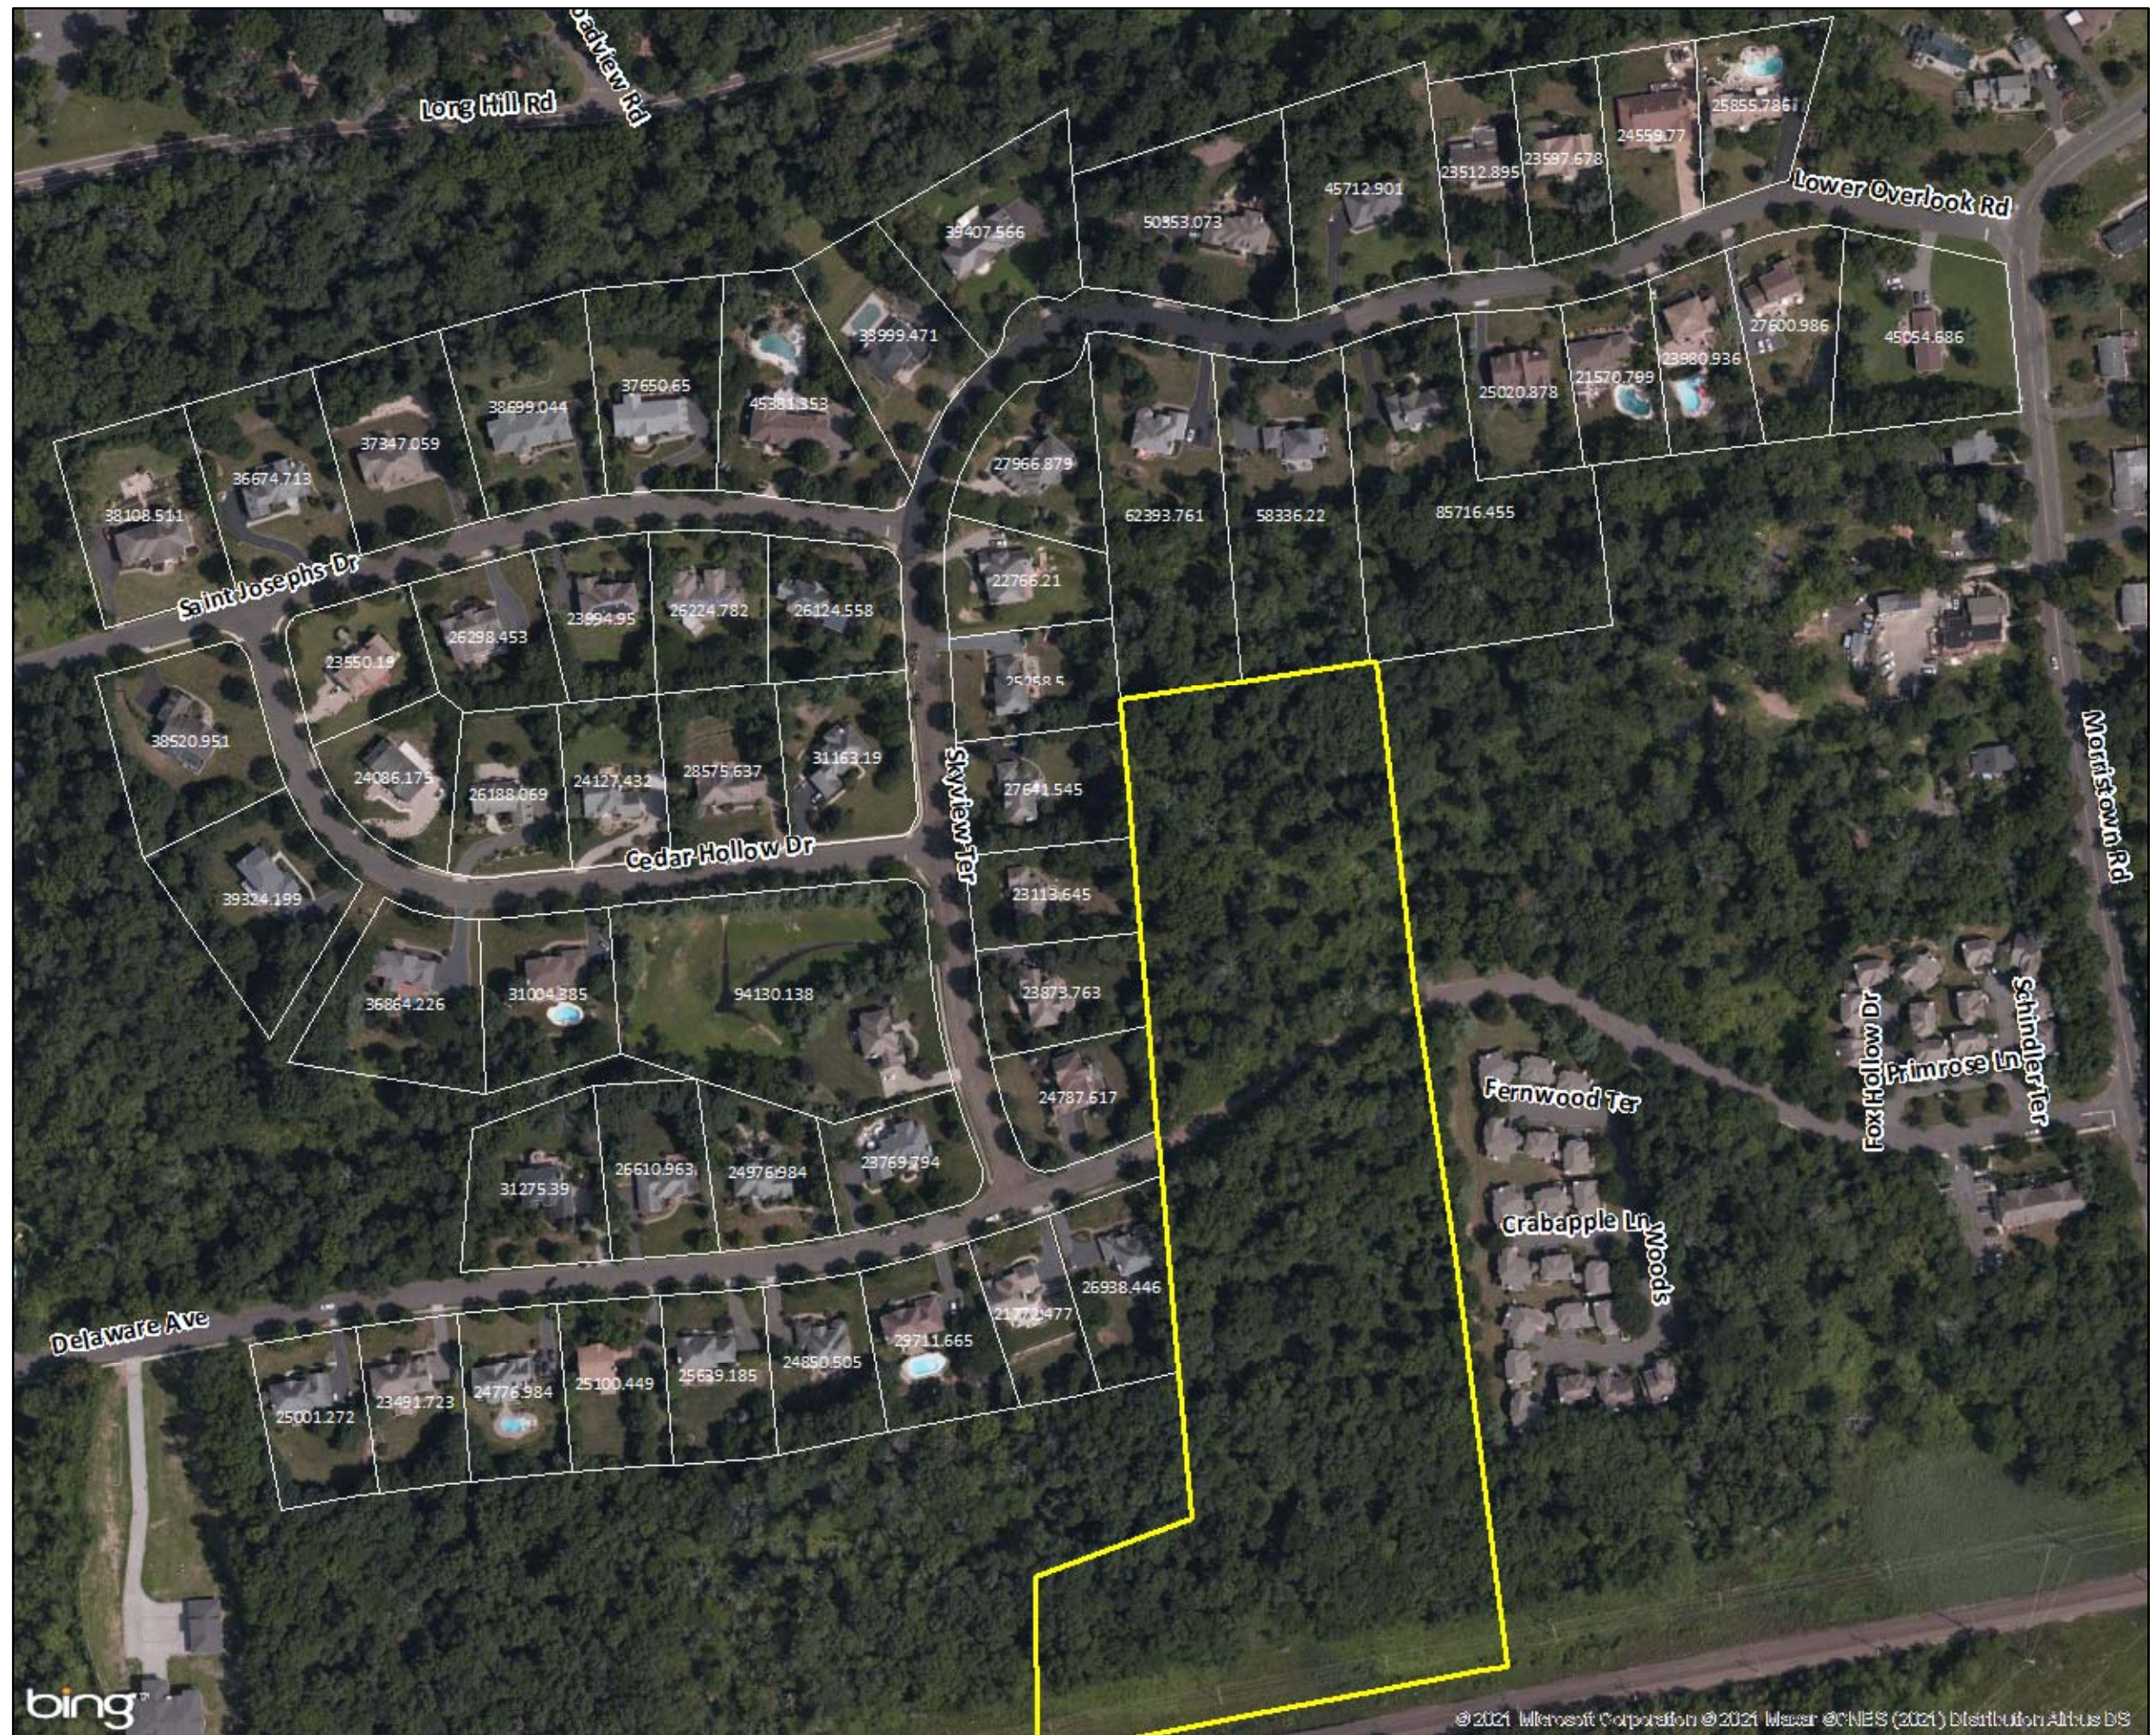

# Surrounding Lots Square Foot Areas

A Portion of Long Hill Township  
Morris County, NJ

## Legend

Block 13302, Lot 16.01

area\_lots

Map Scale = 1:2,400  
or 1" = 200'

Map Prepared by:  
Kyle + McManus Associates  
45 East Broad Street, Second Floor  
Hopewell, NJ 08525  
(609)257-6705  
jkyle@kylemcmanus.com